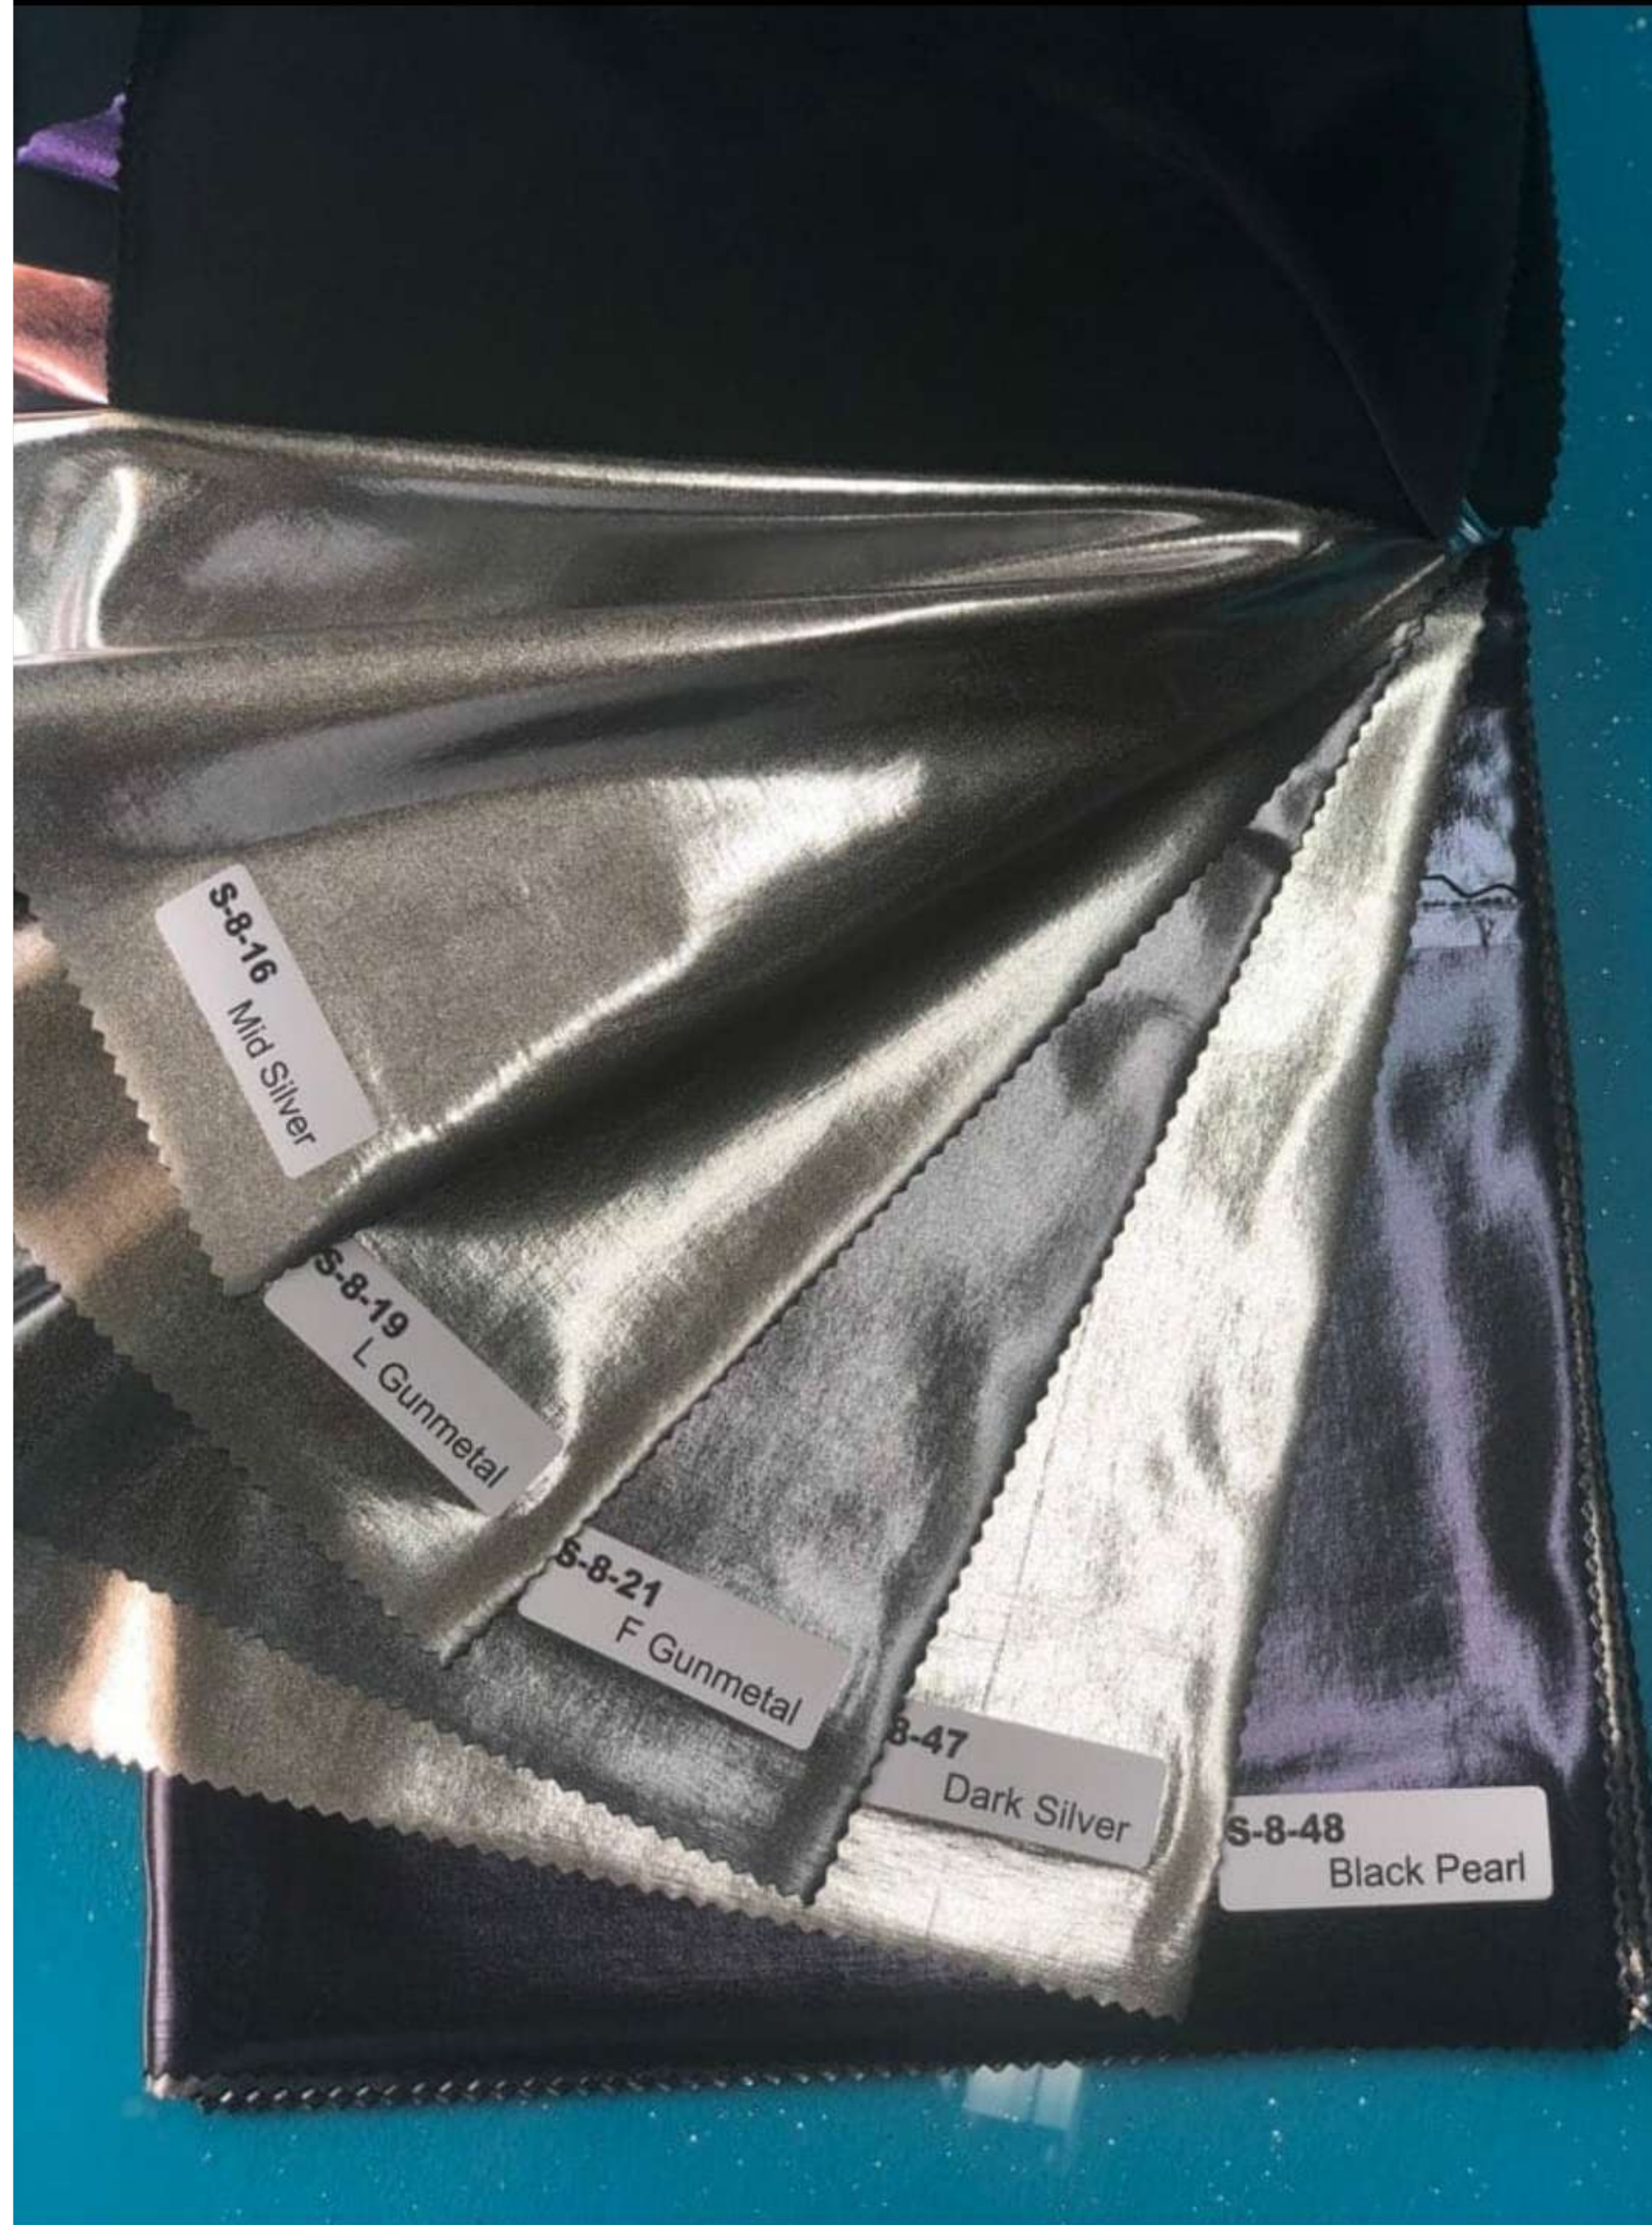

Gold(24K)
S-2

Gold-2(18K)
S-2-10

White Gold(14K)
S-2-17

Gold Brown
S-2-18

Gold-3
S-2-23

Gold-4
S-2-25

El Dorado Gold
S-2-42

Matt Gold
S-2-49

Rainbow Oil
S-RB-5

S-RB-3
Rainbow Marble

S-RB 4-1
Rainbow Shower

S-RB-5
Rainbow Oil

S-117
Multi Stripe 117

S-M-205
Mutent Army Silver

S-M-205-1
Mutent Army Gold

S-M-205-2
Mutent Army Black