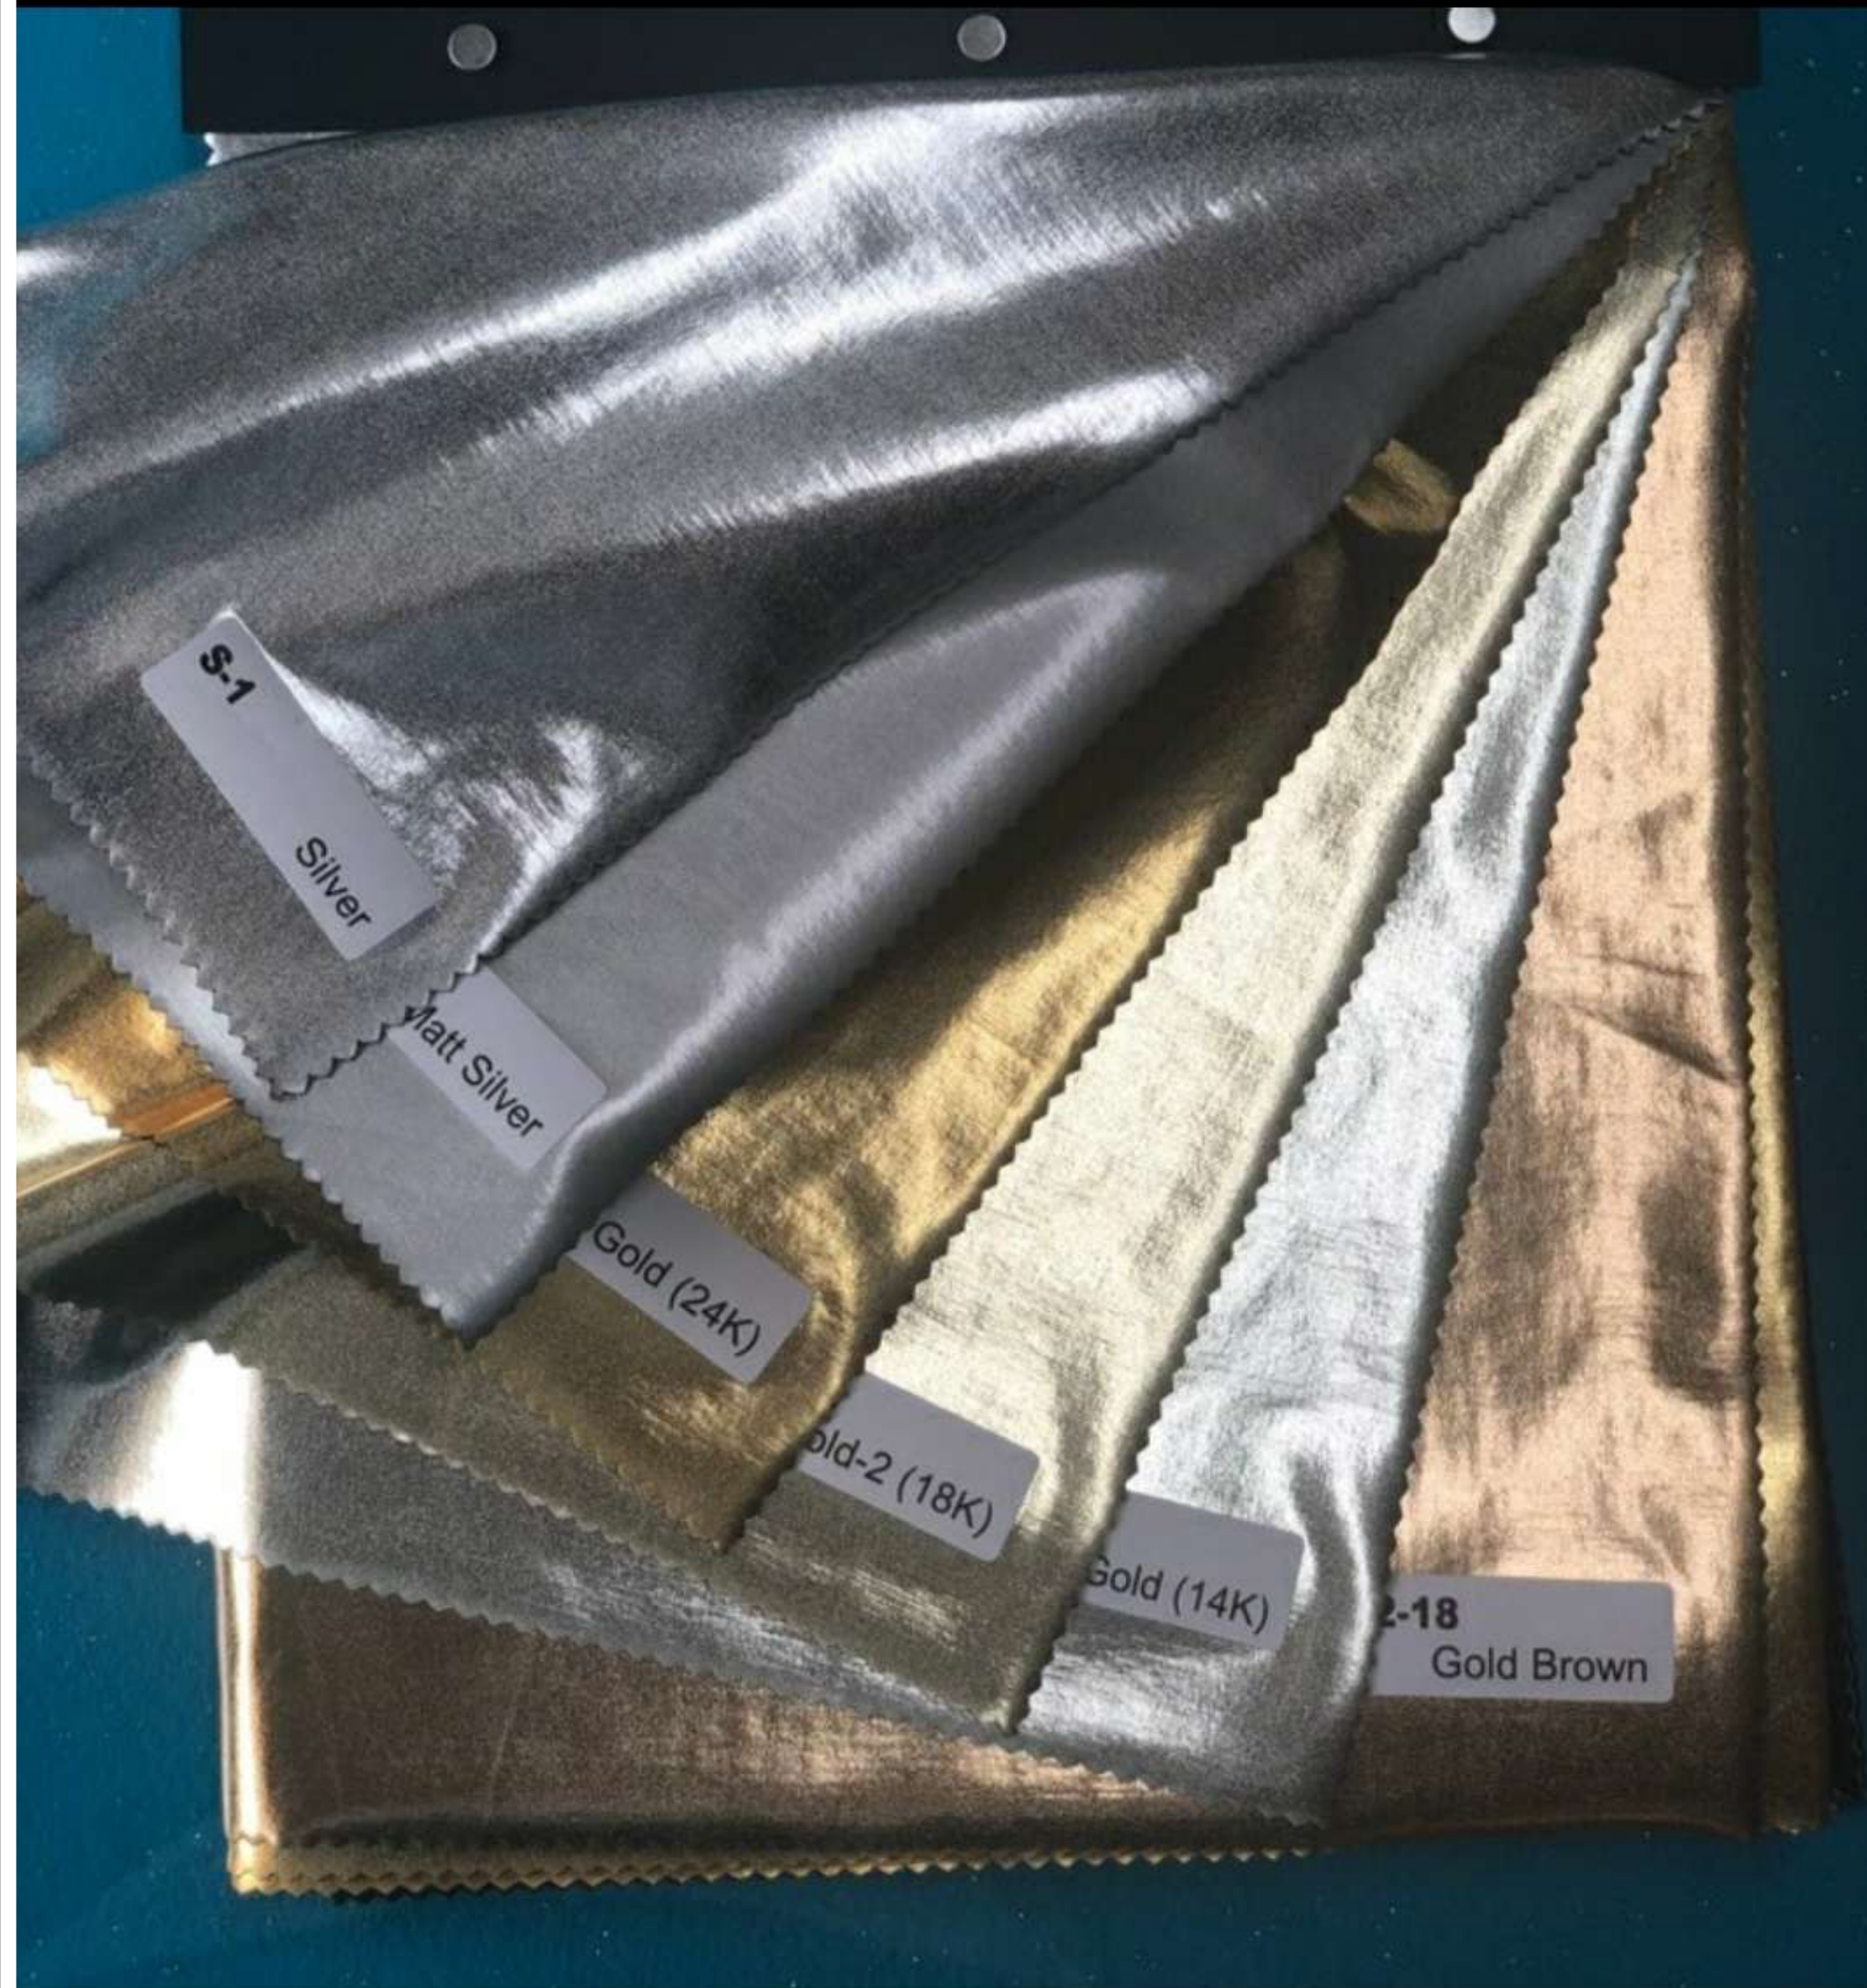

Gold(24K)
S-2

Gold-2(18K)
S-2-10

White Gold(14K)
S-2-17

Gold Brown
S-2-18

Gold-3
S-2-23

Gold-4
S-2-25

El Dorado Gold
S-2-42

Matt Gold
S-2-49

STANDAARD

Brown
S-63-19

Ash Brown
S-63-32

D Brown
S-63-43

Caramel Brown
S-63-74

Multi Stripe 117
S-117

Mutent Army Silver
S-205

Mutent Army Gold
S-205-1

Mutent Army Black
S-205-2

Mutent Flower Silver
S-229

Mutent Flower Gold
S-229-1

Mutent Flower Black
S-229-2

Rainbow Chaos
S-95-9

Rainbow Bubble-m
S-RBM-2

Rainbow Marble
S-RB-3

Rainbow Shower
S-RB-4-1

Rainbow Oil
S-RB-5

S-RB-3
Rainbow Marble

S-RB 4-1
Rainbow Shower

S-RB-5
Rainbow Oil

S-117
Multi Stripe 117

S-M-205
Mutent Army Silver

S-M-205-1
Mutent Army Gold

S-M-205-2
Mutent Army Black