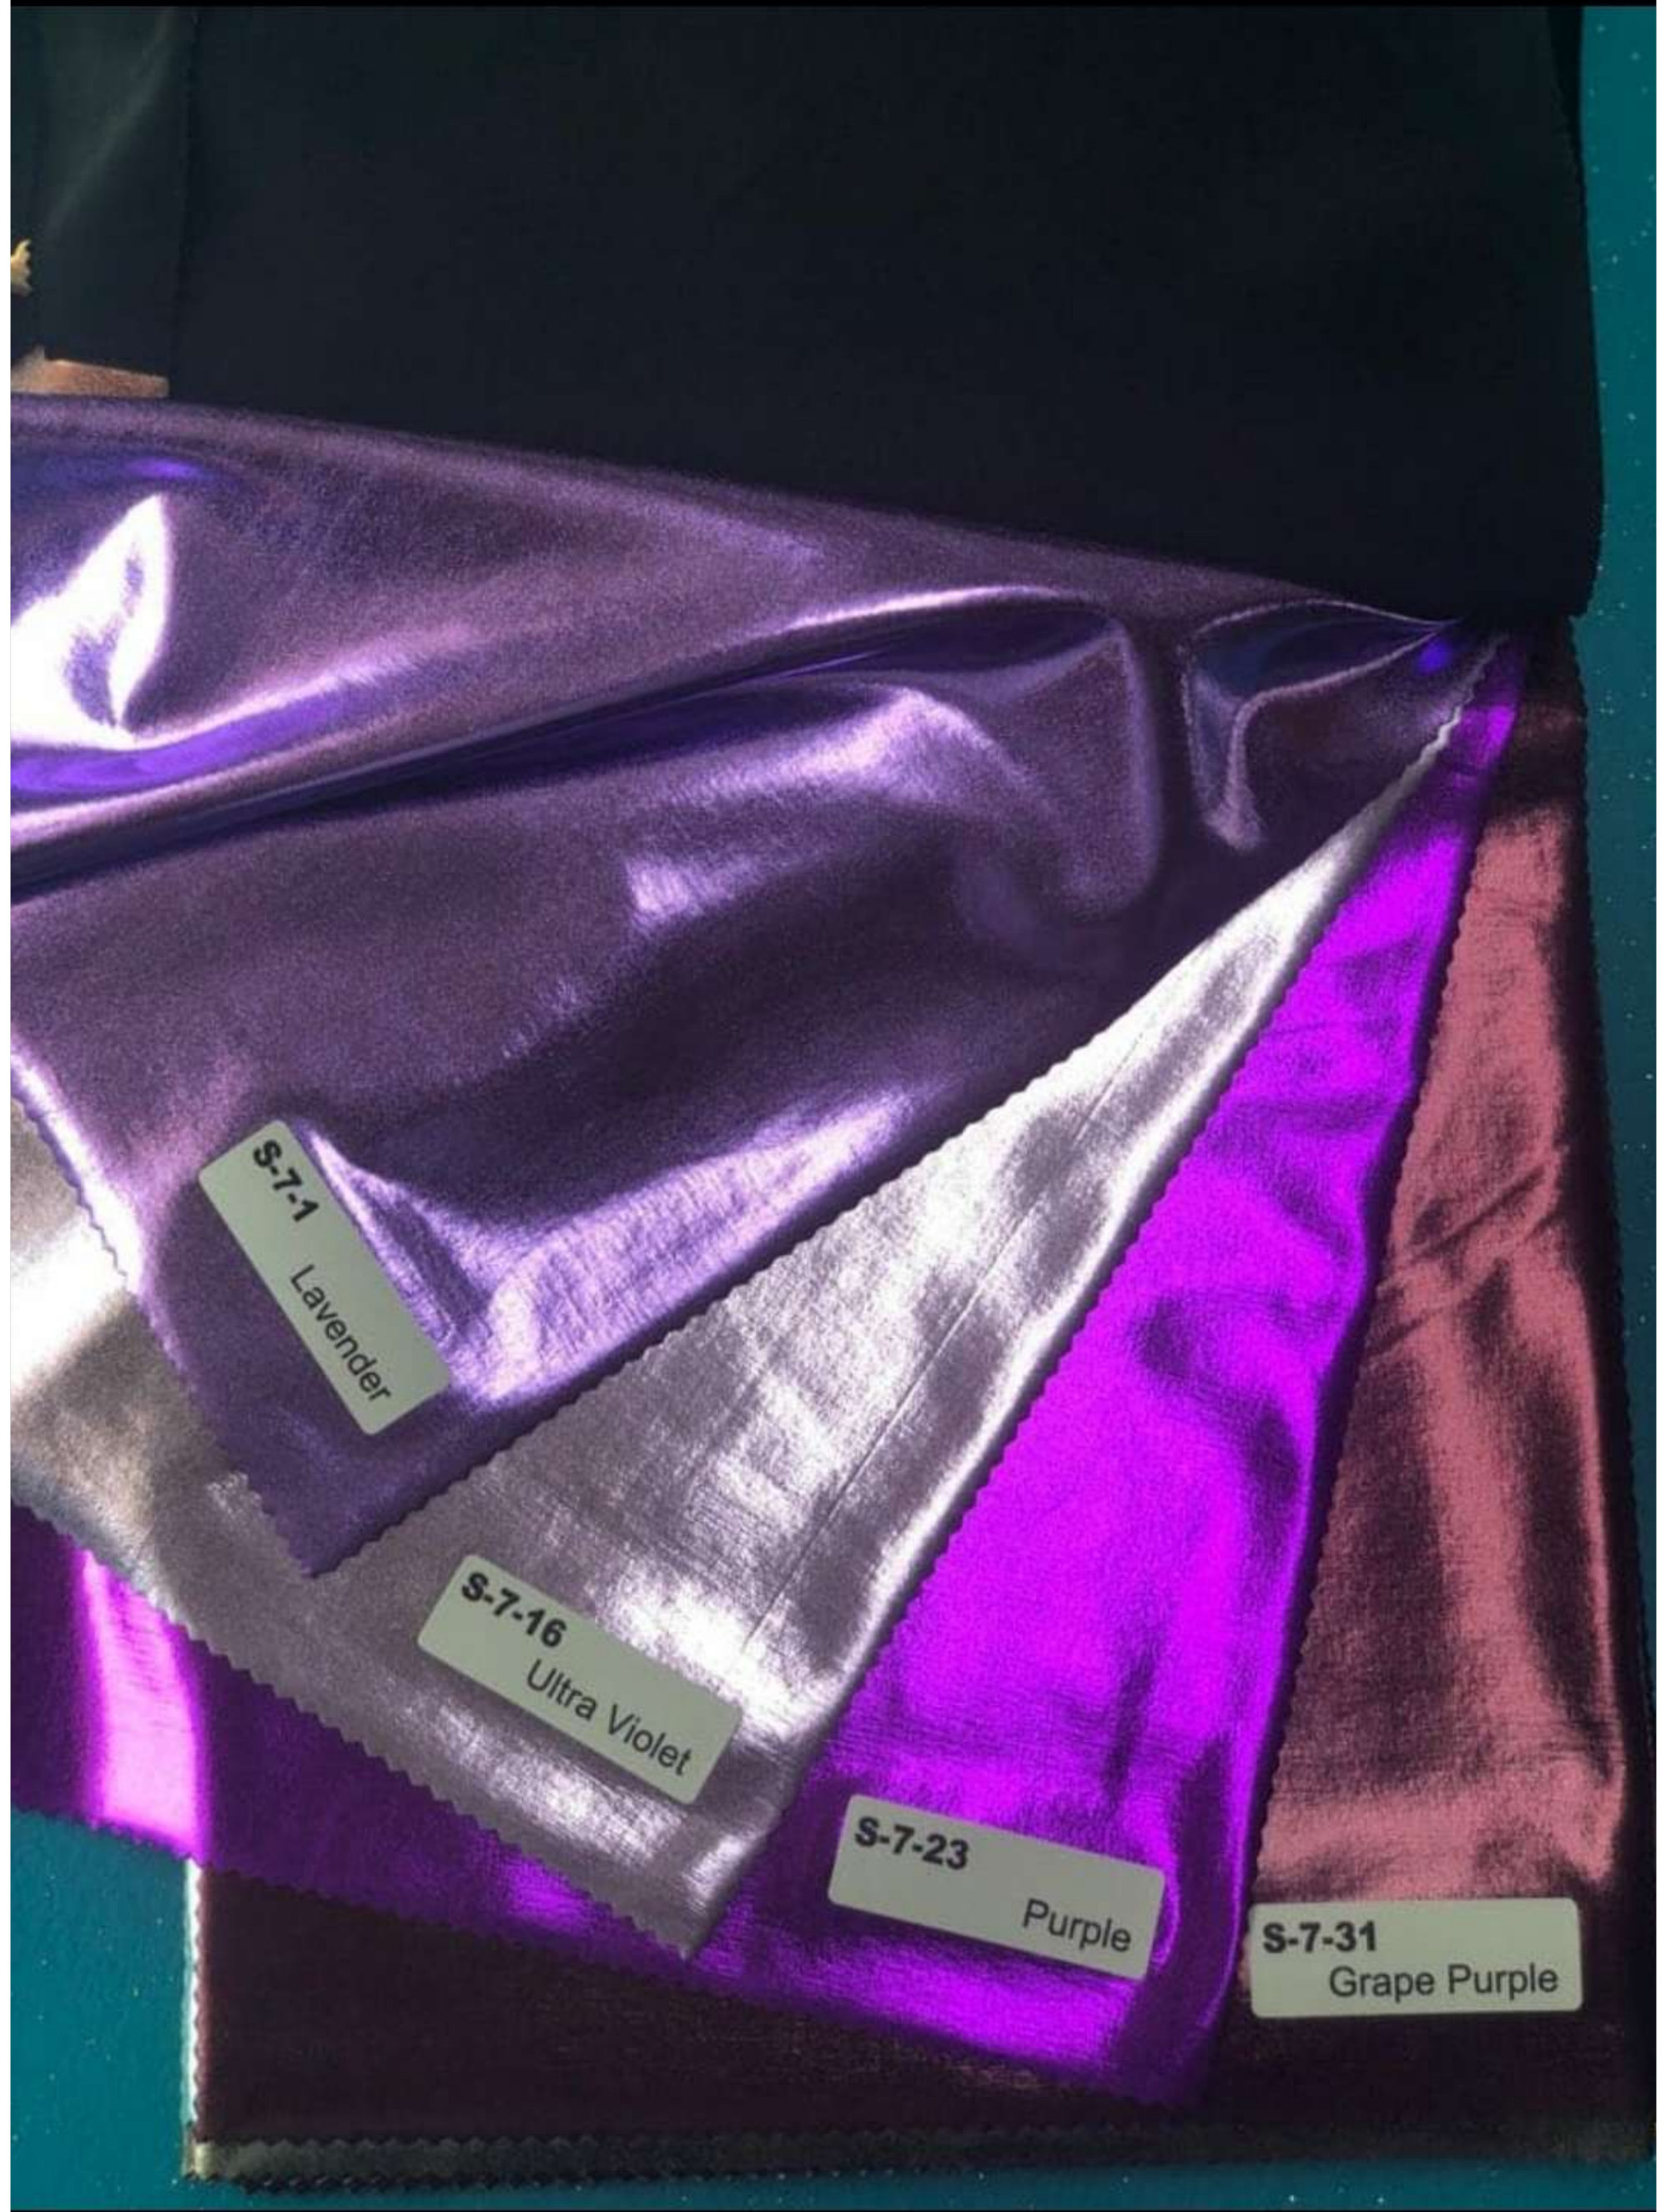

Gold(24K)
S-2

Gold-2(18K)
S-2-10

White Gold(14K)
S-2-17

Gold Brown
S-2-18

Gold-3
S-2-23

Gold-4
S-2-25

El Dorado Gold
S-2-42

Matt Gold
S-2-49

Rainbow Oil
S-RB-5

S-RB-3
Rainbow Marble

S-RB 4-1
Rainbow Shower

S-RB-5
Rainbow Oil

S-117
Multi Stripe 117

S-M-205
Mutent Army Silver

S-M-205-1
Mutent Army Gold

S-M-205-2
Mutent Army Black

S-M-229
Mutent Flower Silver

S-M-229-1
Mutent Flower Gold

M-229-2
Mutent Flower Black

-95-9
Rainbow Chaos

S-RBM-2
Rainbow Bubble-m

S-4
Blue

S-4-12
Royal Blue

S-4-13
Blue Cobalt

S-4-14
Mavi Blue

S-4-21
Midnight Blue

S-7-1
Lavender

S-7-16
Ultra Violet

S-7-23
Purple

S-7-31
Grape Purple